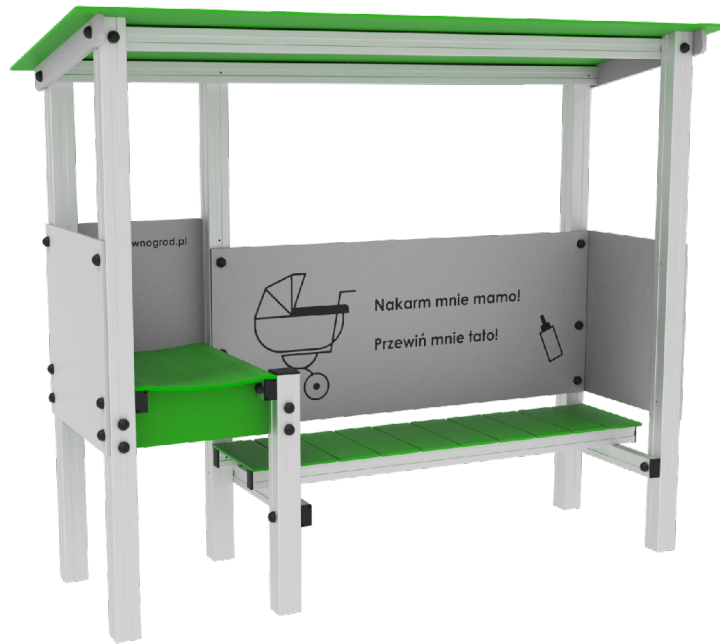

Aluminium square
profile
90 x 90

Product datasheet

PZA Q2100

Bench for a mother with a child

[m]

Dimensions: 2,6 x 0,98 m

Maximum height: 2,1 m

[cm]