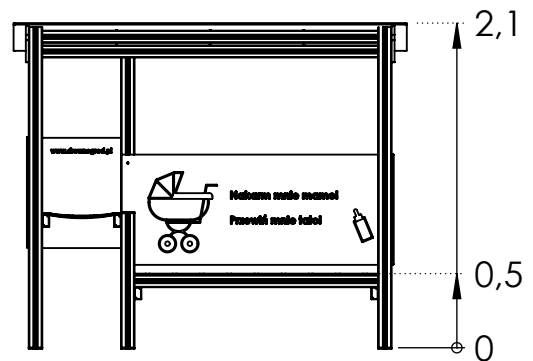

Aluminium square
profile
90 x 90

Product datasheet

PZA Q2100

Bench for a mother with a child

[m]

Dimensions: 2,6 x 0,98 m

Maximum height: 2,1 m

[cm]